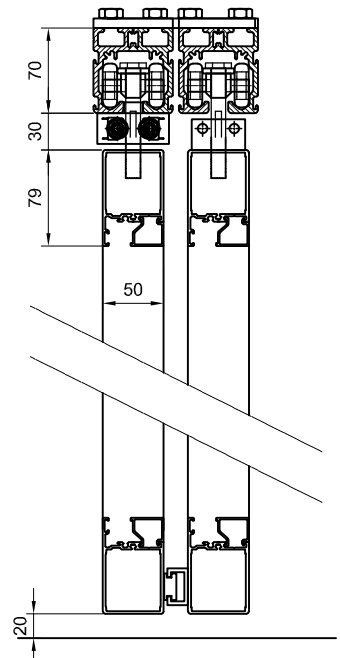

ELECTRICAL CONNECTORS IN SAFE BETWEEN TOP-TRACK AND PANEL

FLOORGUIDES BETWEEN PANELS LEAVES FLOOR EVEN

**TECHNICAL SCM HEALTCARE SMART:**

- Overhead track T-10-XD
- No floor guidetrack, unobstructed access
- Glass options: smart-glass, bright glass, glass print, color films and opal.
- All glass options made off safetyglass.
- Soft stoppers in panels
- Maintenance and cleaning with normal hospital chemicals
- Impact protection height can be adjusted prior manufacturing
- Panels connected together (easy to use)
- Power transformers can be placed e.g. above ceiling
- Possible to connect into access control (open / close indicator)