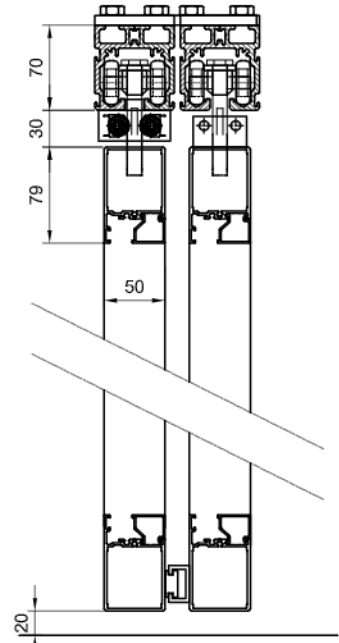

ELECTRICAL CONNECTORS IN SAFE BETWEEN TOP-TRACK AND PANEL

FLOORGUIDES BETWEEN PANELS LEAVES FLOOR EVEN

TECHNICAL SCM HEALTCARE SMART:

- Overhead track T-10-XD
- No floor guidetrack, unobstructed access
- Glass options: smart-glass, bright glass, glass print, color films and opal.
- All glass options made off safetyglass.
- Soft stoppers in panels
- Maintenance and cleaning with normal hospital chemicals
- Impact protection height can be adjusted prior manufacturing
- Panels connected together (easy to use)
- Power transformers can be placed e.g. above ceiling
- Possible to connect into access control (open / close indicator)